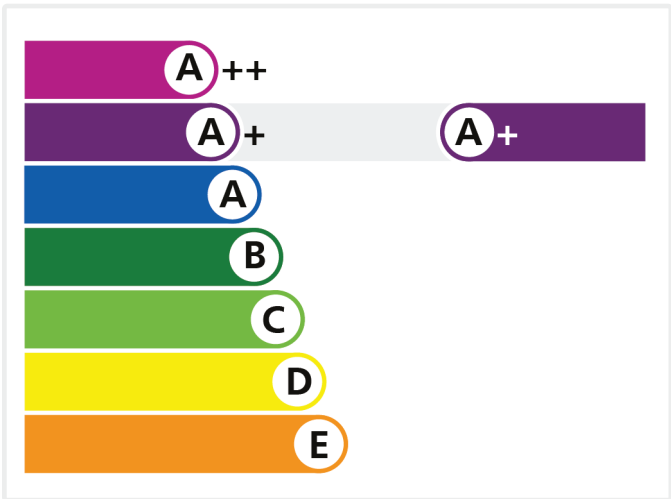

# Energy Window

Whiteline Manufacturing Ltd

85mm Outer frame PlatinumNRG

A+ Rated

Licence No. 4631

Review Date: 31/12/2026

To verify this licence please visit [bfrc.org](http://bfrc.org)

This label is not a statutory requirement. It is a voluntary label provided as a customer service to allow consumers to make informed decisions on the energy performance of competing products.